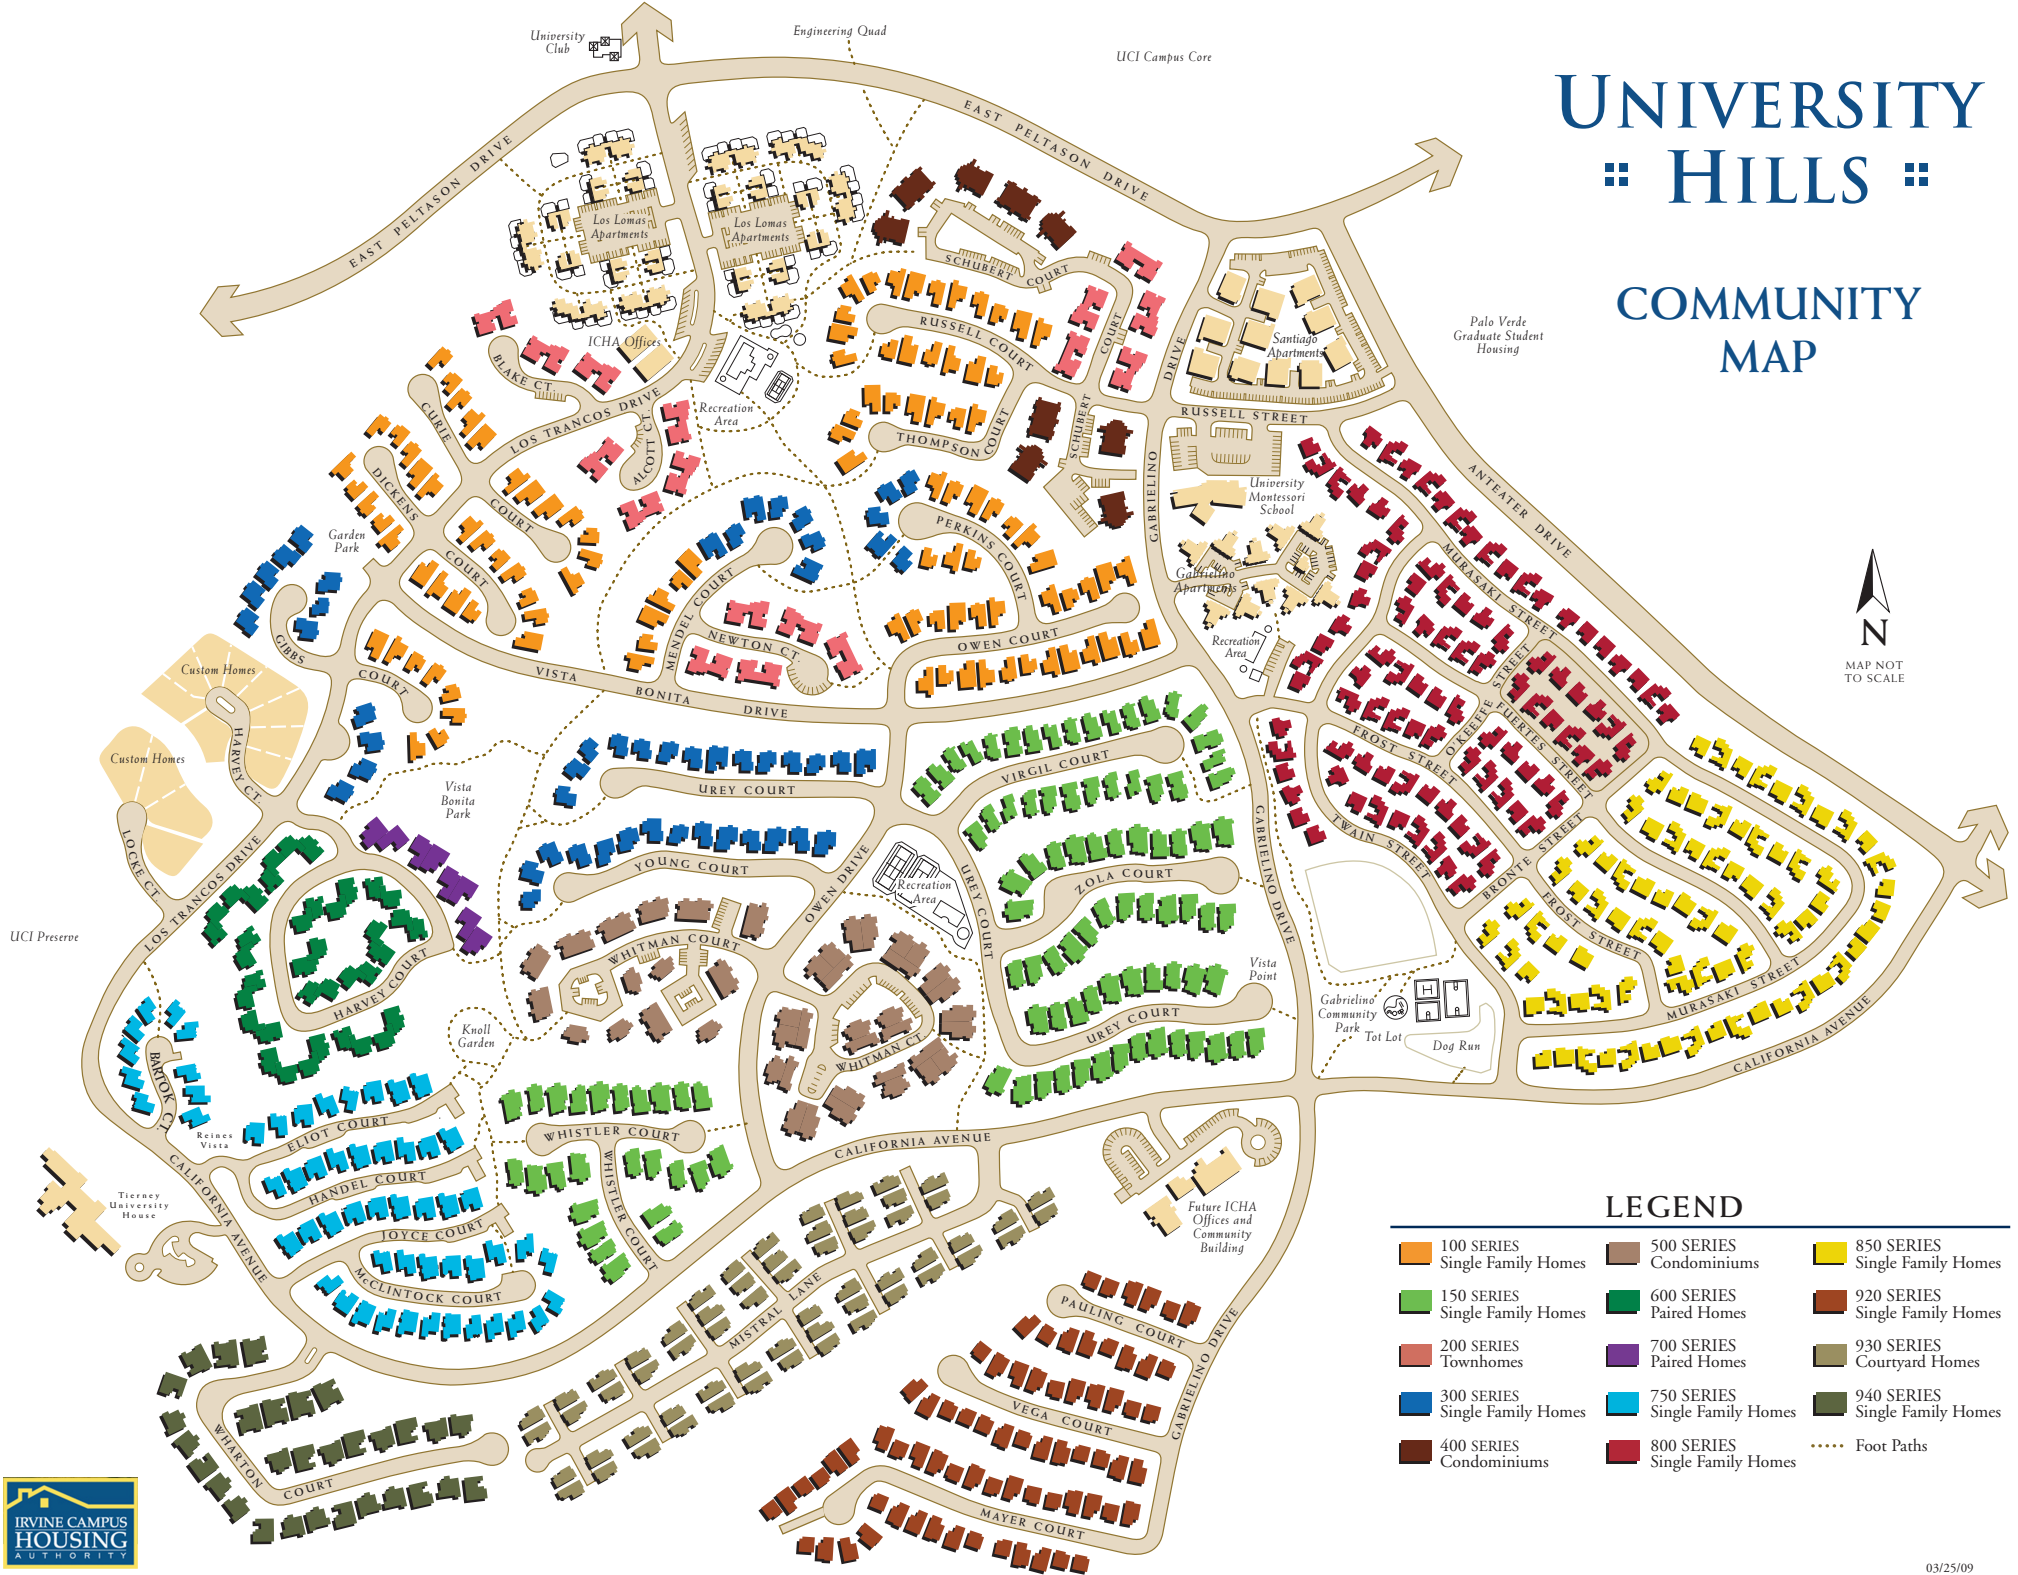

UNIVERSITY HILLS COMMUNITY MAP

LEGEND

100 SERIES Single Family Homes	500 SERIES Condominiums	850 SERIES Single Family Homes
150 SERIES Single Family Homes	600 SERIES Paired Homes	920 SERIES Single Family Homes
200 SERIES Townhomes	700 SERIES Paired Homes	930 SERIES Courtyard Homes
300 SERIES Single Family Homes	750 SERIES Single Family Homes	940 SERIES Single Family Homes
400 SERIES Condominiums	800 SERIES Single Family Homes	Foot Paths